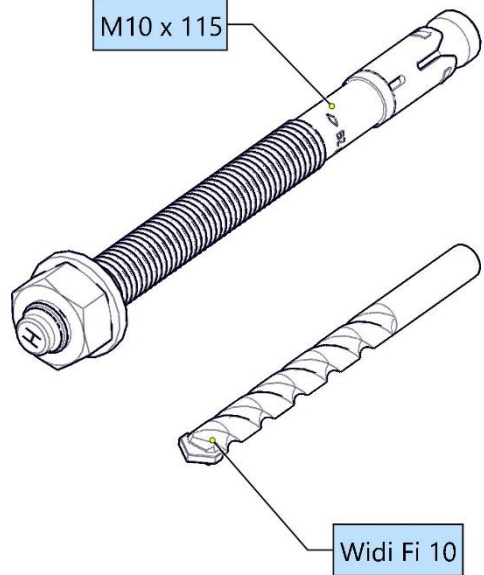

# kerrock

Dimensions		
	Min (mm)	Max (mm)
A	750	2900
A1 -L	375	1450
A1 -R	375	1450

1

INSTALLATION IN CONCRETE

2

INSTALLATION IN CONCRETE

3

4

5

6

1

WALL INSTALLATION (HOLLOW)

2

WALL INSTALLATION (HOLLOW)

3

4