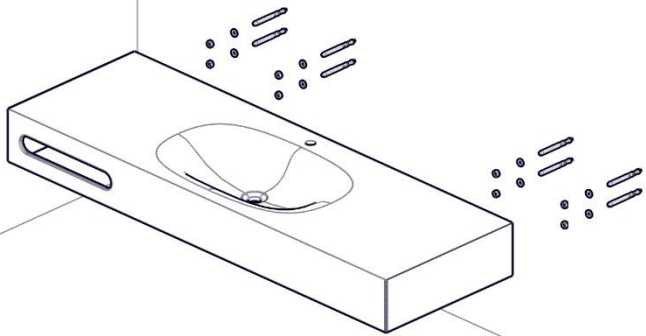

# kerrock

Dimensions		
	Min (mm)	Max (mm)
A	750	2900
A1 -L	375	1450
A1 -R	375	1450

1

INSTALLATION IN CONCRETE

2

INSTALLATION IN CONCRETE

3

4

5

6

1

WALL INSTALLATION (HOLLOW)

2

WALL INSTALLATION (HOLLOW)

3

4