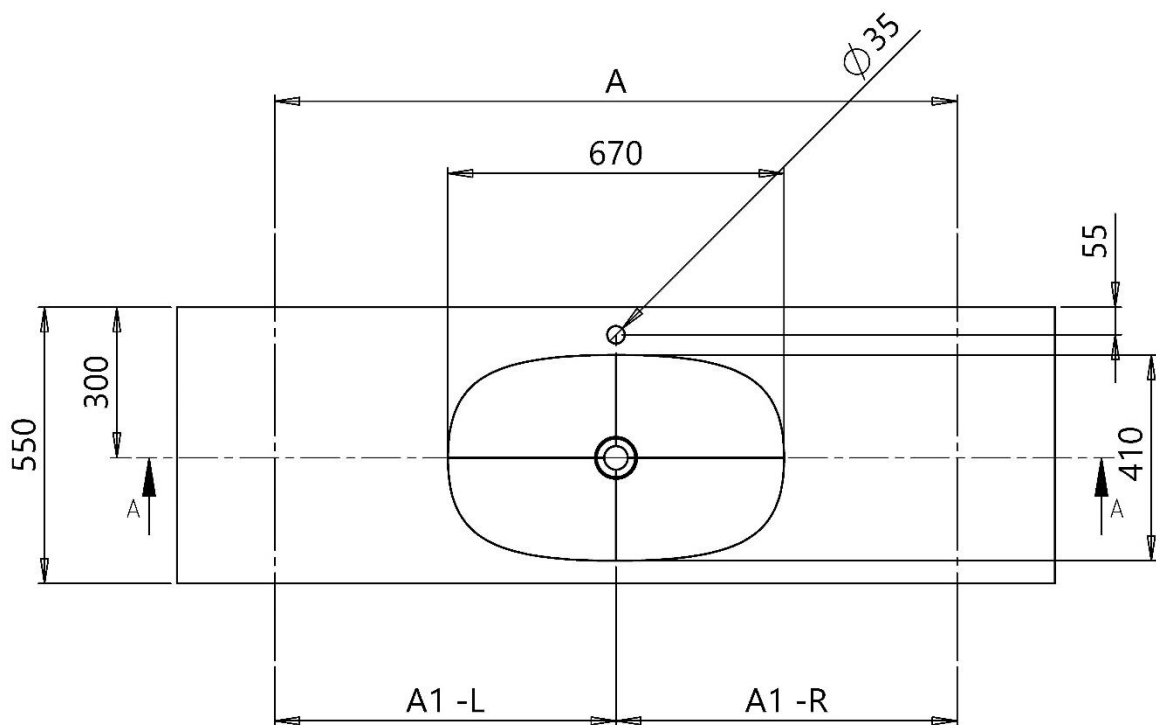

# kerrock

Dimensions		
	Min (mm)	Max (mm)
A	750	2900
A1 -L	375	1450
A1 -R	375	1450

1

INSTALLATION IN CONCRETE

2

INSTALLATION IN CONCRETE

3

4