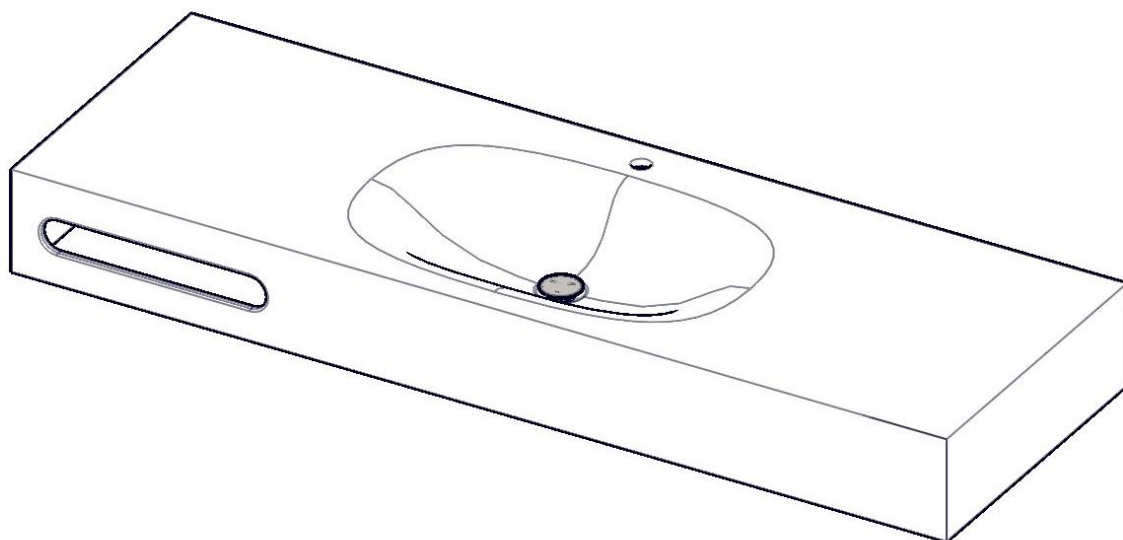

TRINITY E

PDF

SI Priporočila in navodila za vgradnjo

HR Preporuke i upute za ugradnju

CS Preporuke i uputstva za ugradnju

MK Препораки и упатства за вградување

RU Рекомендации и руководство по установке

UA Рекомендації і керівництво з установки

HU Ajánlások és szerelési útmutató

RO Recomandări și instrucțiuni pentru instalare

GB Recommendations and instructions for installation

DE Empfehlungen und anleitung für den einbau

IT Suggestimenti e istruzioni per il montaggio

FR Recommendations et instructions pour le montage

kerrock