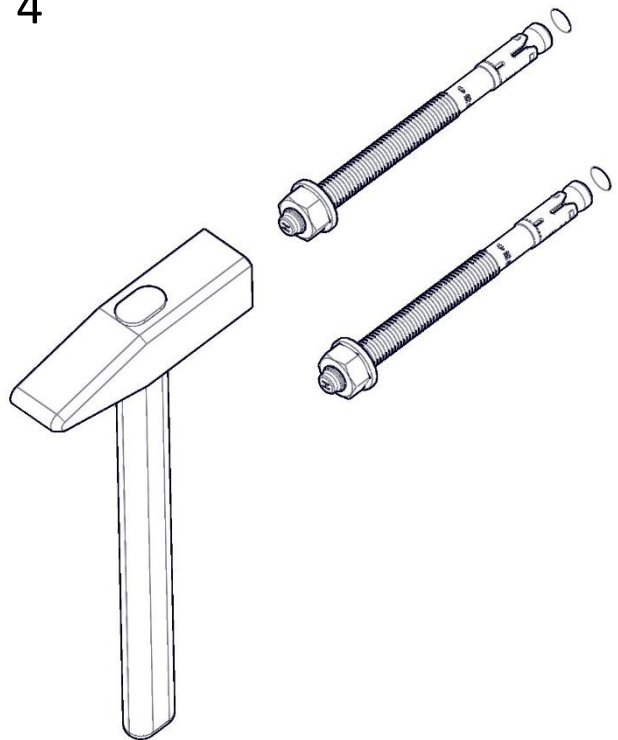

# kerrock

Dimensions		
	Min (mm)	Max (mm)
A	750	2900
A1 -L	375	1450
A1 -R	375	1450

1

INSTALLATION IN CONCRETE

2

INSTALLATION IN CONCRETE

3

4

5

6

1

WALL INSTALLATION (HOLLOW)

2

WALL INSTALLATION (HOLLOW)

3

4